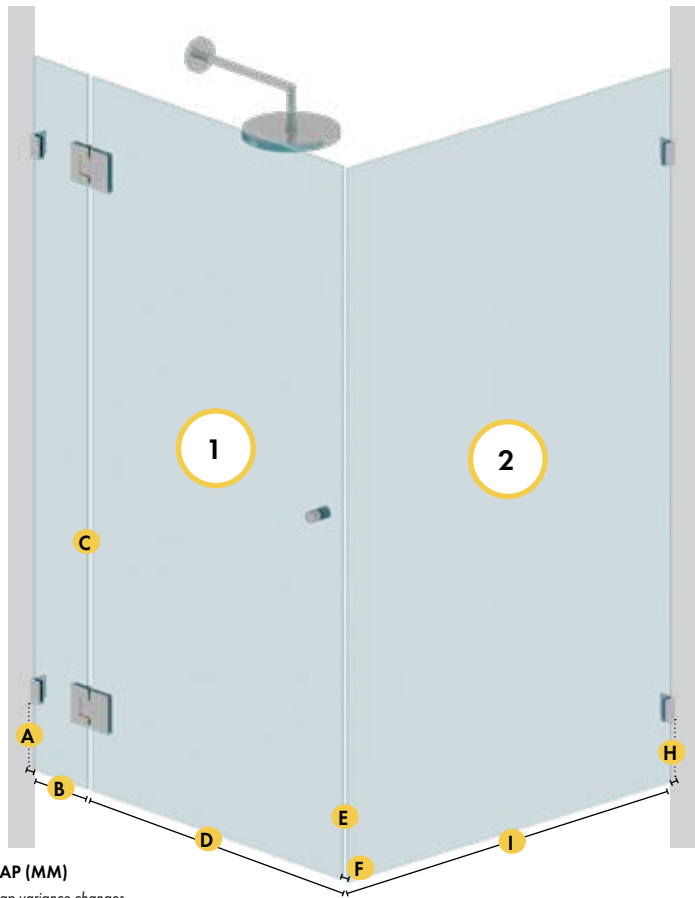

# CORNER CONFIGURATIONS

## Overview

The classic corner shower offers many possible size configurations with our hinge panels, door panels and return panels.

This guide outlines the sizes achievable with our range of shower doors, hinge panels and return panels.

10mm thick clear toughened

1 mm radius corners

Individually boxed panels

Flat polished edges

**A** BRACKET GAP (MM)

\*\*if channel used, gap variance changes – refer last 2 columns for OVERALL WIDTH calculation

For the return/fixed panel, refer to table below.

RETURN/FIXED PANEL:		USING WALL BRACKET	USING DRY GLAZE U CHANNEL	USING EXTENDED DRY GLAZE U CHANNEL
<b>H</b> BRACKET GAP (MM)	<b>I</b> GLASS FIXED PANEL WIDTH (MM)	OVERALL RETURN WIDTH (MM)	If using dry glaze U channel instead of wall brackets, OVERALL WIDTH becomes	If using "EXTENDED" dry glaze U channel instead of wall brackets, OVERALL WIDTH range becomes
3	597	600mm	607-610mm	607-622mm
3	697	700mm	707-710mm	707-722mm
3	797	800mm	807-810mm	807-822mm
3	847	850mm	857-860mm	857-872mm
3	872	875mm	882-885mm	882-897mm
3	897	900mm	907-910mm	907-922mm
3	922	925mm	932-935mm	932-947mm
3	947	950mm	957-960mm	957-972mm
3	972	975mm	982-985mm	982-997mm
3	997	1000mm	1007-1010mm	1007-1022mm
3	1022	1025mm	1032-1035mm	1032-1047mm
3	1047	1050mm	1057-1060mm	1057-1072mm
3	1097	1100mm	1107-1110mm	1107-1122mm
3	1147	1150mm	1157-1160mm	1157-1172mm
3	1197	1200mm	1207-1210mm	1207-1222mm
3	1297	1300mm	1307-1310mm	1307-1322mm
3	1397	1400mm	1407-1410mm	1407-1422mm