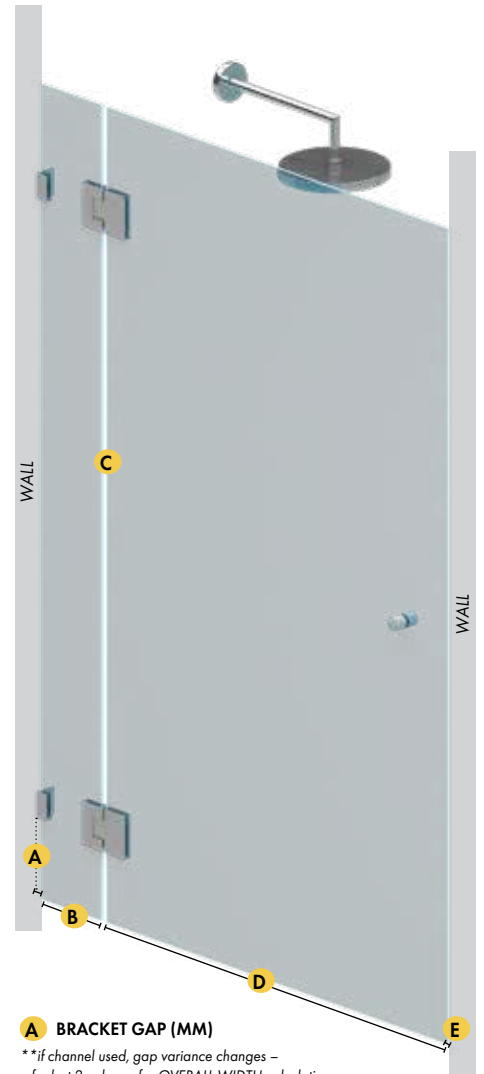

## Overview

Enclosed shower areas with a hinge panel & door, for a secluded bathroom solution between walls.

This guide outlines the sizes available when using our range of shower doors and hinge panels.

10mm thick clear toughened

1 mm radius corners

Individually boxed panels

Flat polished edges

**A** BRACKET GAP (MM)

*\*\*if channel used, gap variance changes – refer last 2 columns for OVERALL WIDTH calculation*

**B** GLASS HINGE PANEL WIDTH (MM)

**C** DOOR HINGE GAP (MM)

**D** GLASS DOOR PANEL WIDTH (MM)

**E** LEADING EDGE GAP (MM)